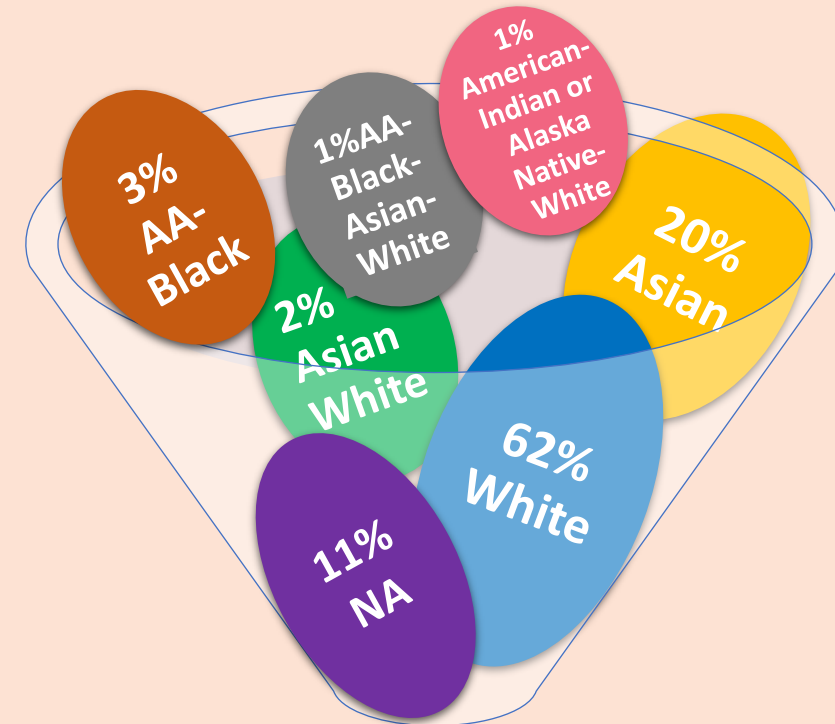

DIVERSITY, EQUITY & INCLUSION COMMITTEE

Your Voice! = Our Results

2022-2024 data

Gender Identity

Board Members
(Total **18**)

Committee Chairs
(Total **34**)

Committee Members
(Total **192**)

* Approximate percentages

DIVERSITY, EQUITY & INCLUSION COMMITTEE

* 2025 **NANOS**
51ST ANNUAL MEETING

Your Voice! = Our Results

2022-2024 data

Racial Identity

Board Members
(Total **18**)

Committee Chairs
(Total **34**)

Committee Members
(Total **192**)

* Approximate percentages