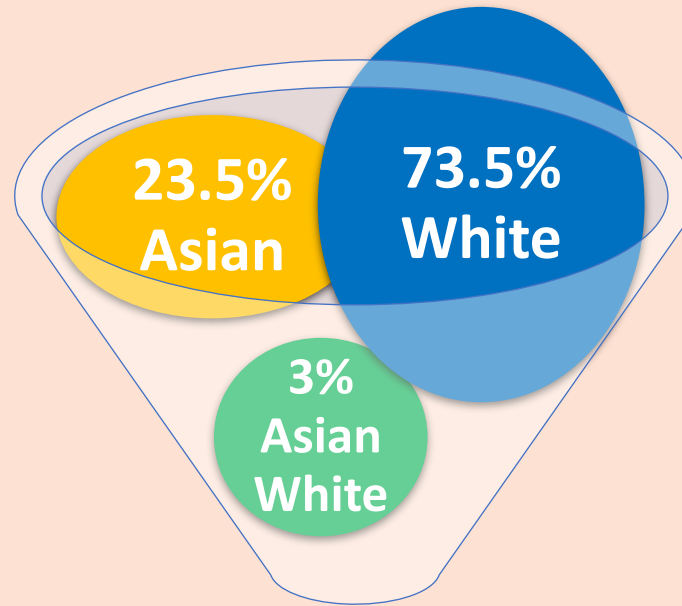

DIVERSITY, EQUITY & INCLUSION COMMITTEE

Your Voice! = Our Results

2022-2024 data

Gender Identity

Board Members
(Total **18**)

Committee Chairs
(Total **34**)

Committee Members
(Total **192**)

* Approximate percentages

DIVERSITY, EQUITY & INCLUSION COMMITTEE

* 2025 **NANOS**
51ST ANNUAL MEETING

Your Voice! = Our Results

2022-2024 data

Racial Identity

Board Members
(Total **18**)

Committee Chairs
(Total **34**)

Committee Members
(Total **192**)

* Approximate percentages