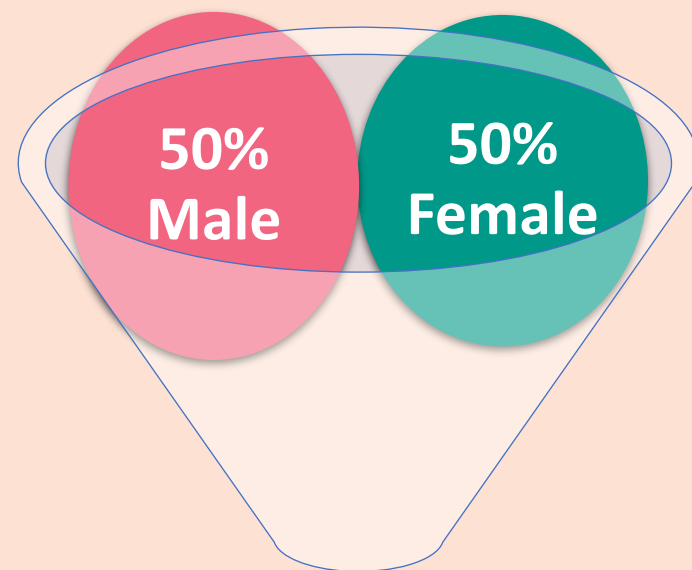

DIVERSITY, EQUITY & INCLUSION COMMITTEE

Your Voice! = Our Results

2022-2024 data

Gender Identity

Board Members
(Total **18**)

Committee Chairs
(Total **34**)

Committee Members
(Total **192**)

* Approximate percentages

DIVERSITY, EQUITY & INCLUSION COMMITTEE

* 2025 **NANOS**
51ST ANNUAL MEETING

Your Voice! = Our Results

2022-2024 data

Racial Identity

Board Members
(Total **18**)

Committee Chairs
(Total **34**)

Committee Members
(Total **192**)