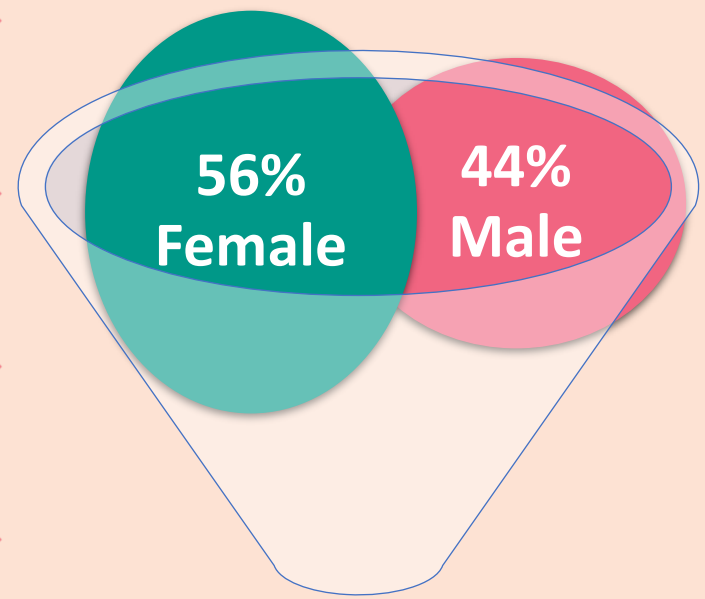

DIVERSITY, EQUITY & INCLUSION COMMITTEE

Your Voice! = Our Results

2022-2024 data

Gender Identity

Board Members
(Total **18**)

Committee Chairs
(Total **34**)

Committee Members
(Total **192**)

* Approximate percentages

DIVERSITY, EQUITY & INCLUSION COMMITTEE

* 2025 **NANOS**
51ST ANNUAL MEETING

Your Voice! = Our Results

2022-2024 data

Racial Identity

Board Members
(Total **18**)

Committee Chairs
(Total **34**)

Committee Members
(Total **192**)