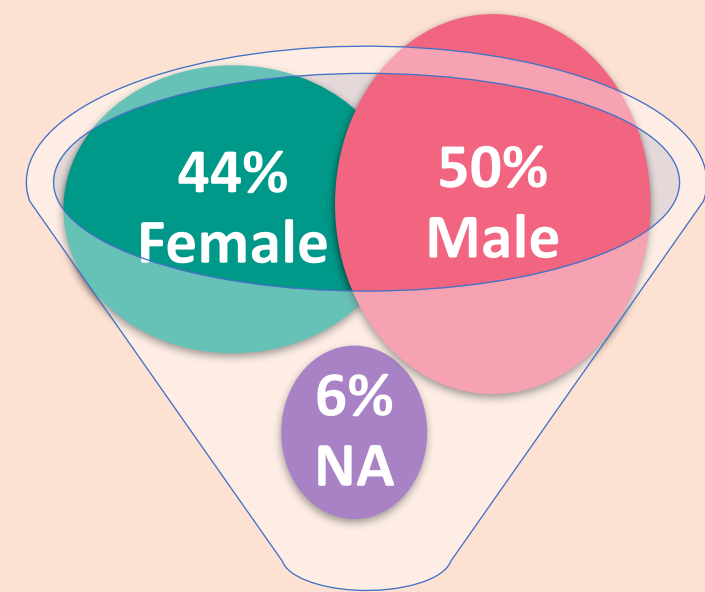

DIVERSITY, EQUITY & INCLUSION COMMITTEE

Your Voice! = Our Results

2022-2024 data

Gender Identity

Board Members
(Total **18**)

Committee Chairs
(Total **34**)

Committee Members
(Total **192**)

* Approximate percentages

DIVERSITY, EQUITY & INCLUSION COMMITTEE

* 2025 **NANOS**
51ST ANNUAL MEETING

Your Voice! = Our Results

2022-2024 data

Racial Identity

Board Members
(Total **18**)

Committee Chairs
(Total **34**)

Committee Members
(Total **192**)