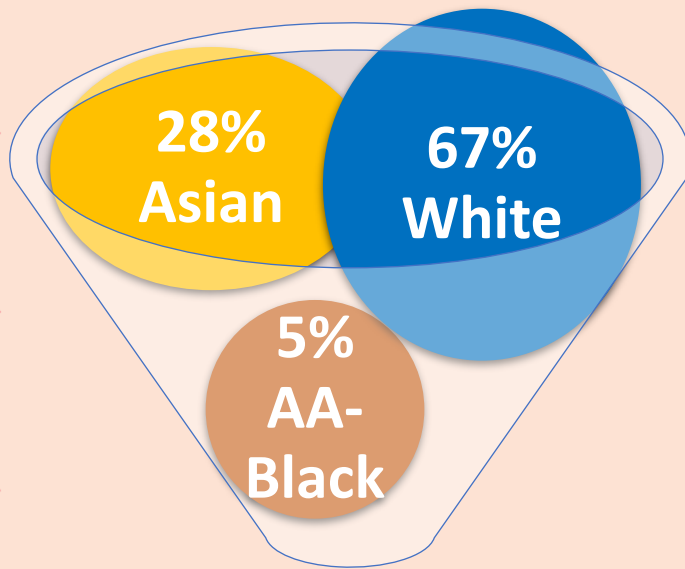

DIVERSITY, EQUITY & INCLUSION COMMITTEE

Your Voice! = Our Results

2022-2024 data

Gender Identity

Board Members
(Total **18**)

Committee Chairs
(Total **34**)

Committee Members
(Total **192**)

* Approximate percentages

DIVERSITY, EQUITY & INCLUSION COMMITTEE

* 2025 **NANOS**
51ST ANNUAL MEETING

Your Voice! = Our Results

2022-2024 data

Racial Identity

Board Members
(Total **18**)

Committee Chairs
(Total **34**)

Committee Members
(Total **192**)